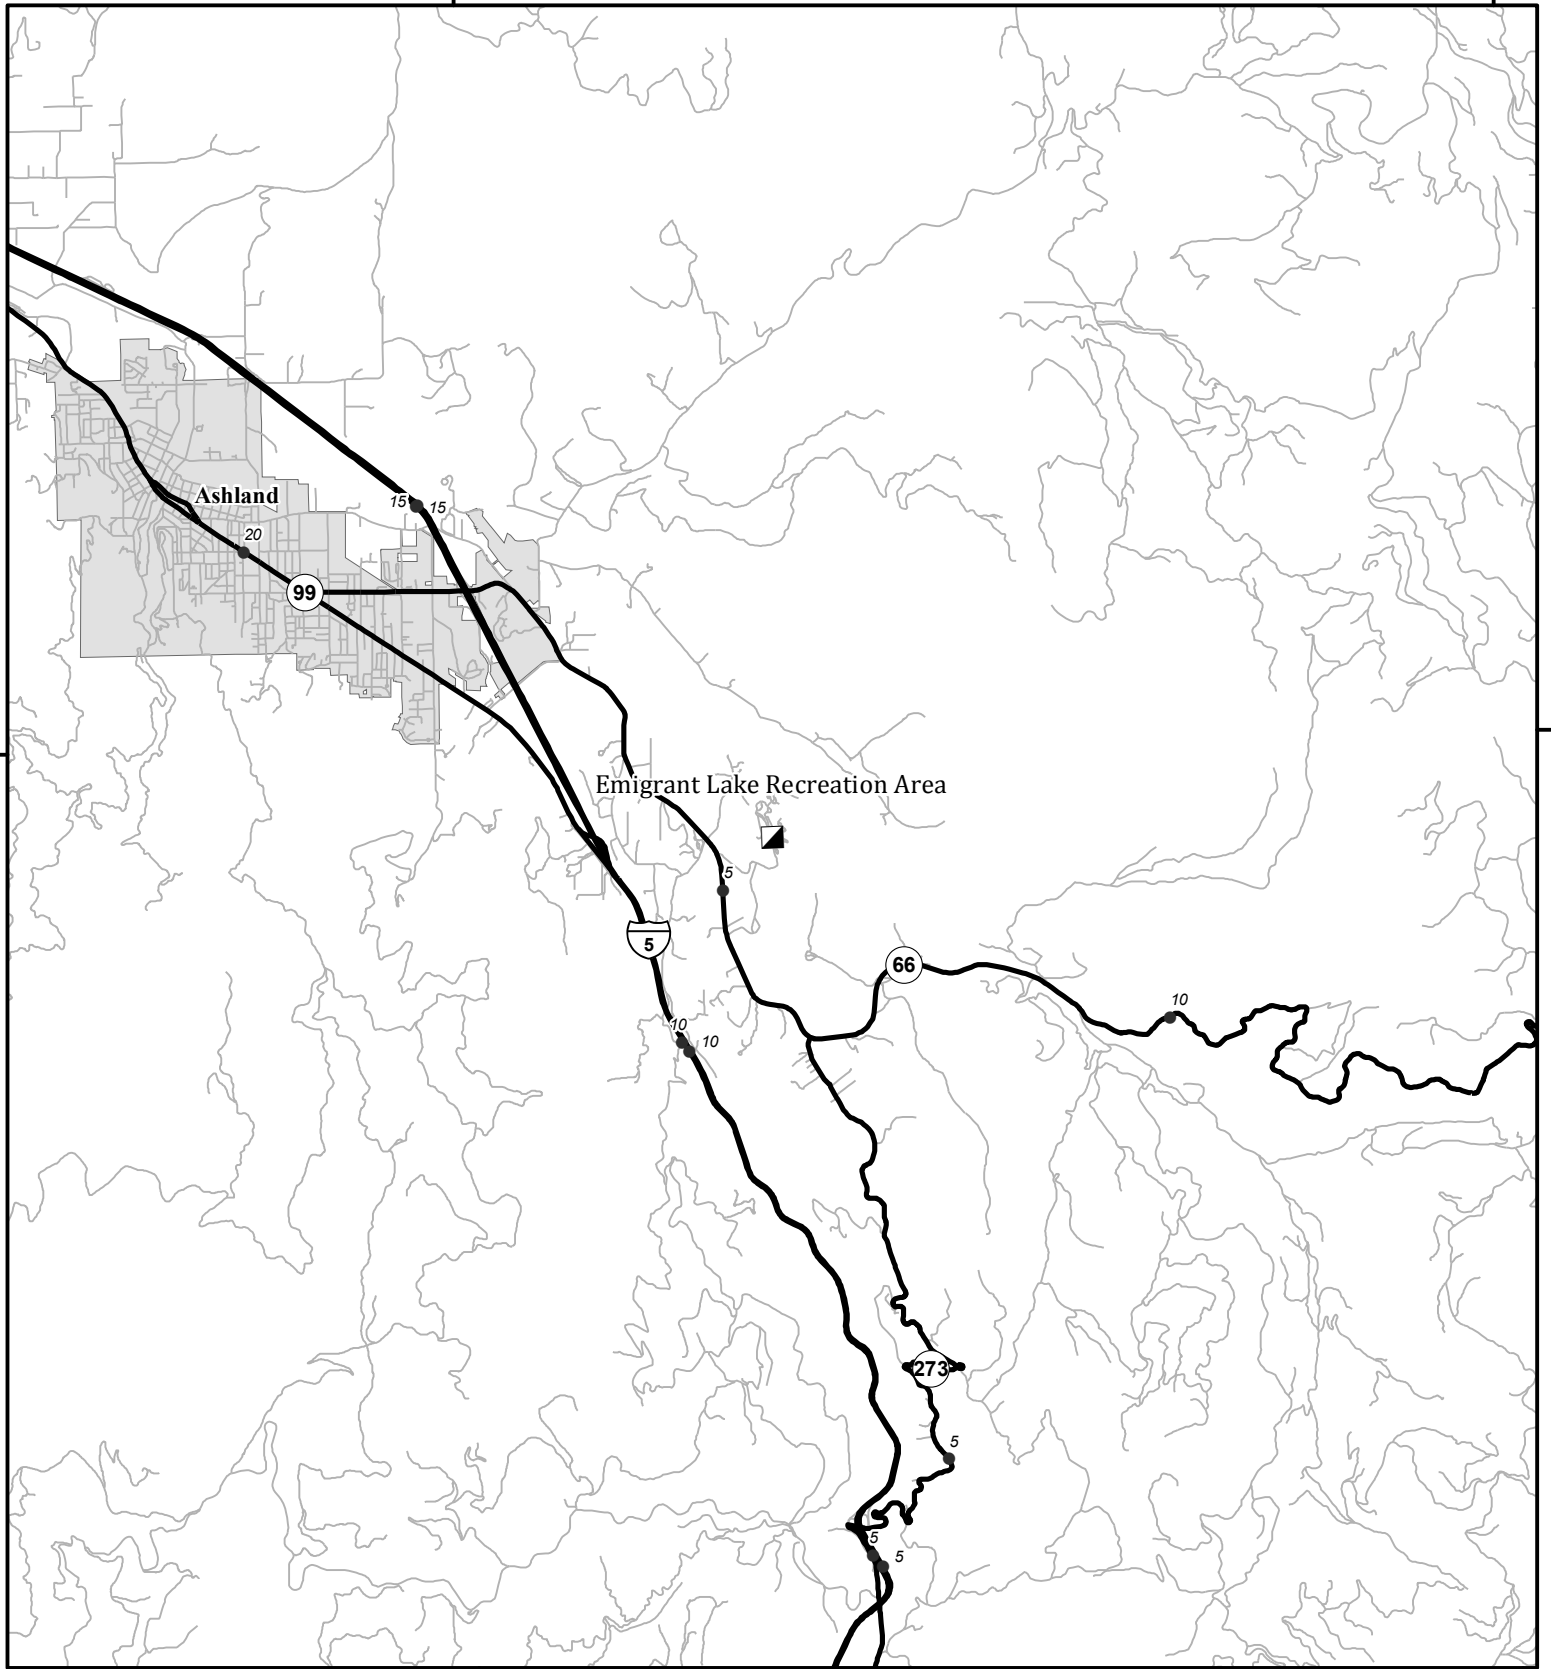

-122°40'

-122°30'

42°10'

42°10'

-122°30'

Oregon Vicinity & Major Highways

- Mileposts
- ▣ Fire Camp
- Rivers
- T39S R2E S29**
- N 42.155505°**
- W -122.617768°**
- Address:**
- , OR, 97

- Directions:
- From N:
 - From S:
 - From E:
 - From W: